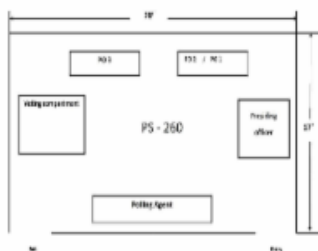

Nazri Naksha

Google Map View

Polling Station Building Front View

Polling Station Front View

Cad View

Key MAP View