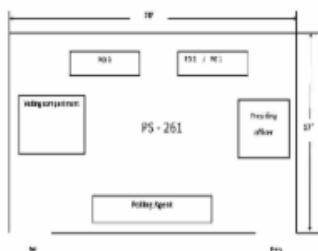

Nazri Naksha

Google Map View

Polling Station Building Front View

Polling Station Front View

Cad View

Key MAP View