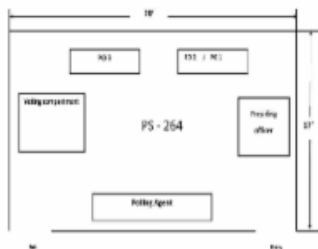

Nazri Naksha

Google Map View

Polling Station Building Front View

Polling Station Front View

Cad View

Key MAP View