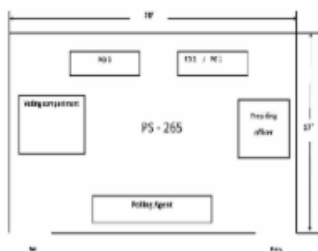

Nazri Naksha

Google Map View

Polling Station Building Front View

Polling Station Front View

Cad View

Key MAP View