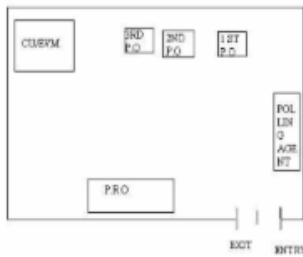

Nazri Naksha

Google Map View

Polling Station Building Front View

Polling Station Front View

Cad View

Key MAP View