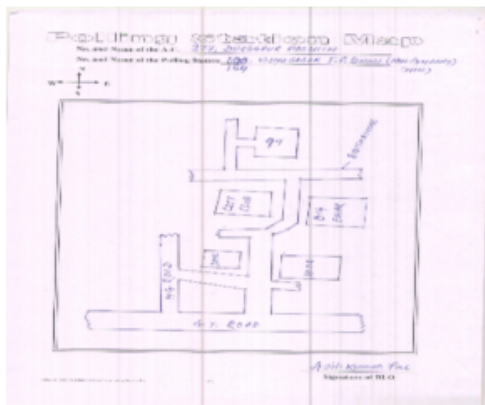

Nazri Naksha

Google Map View