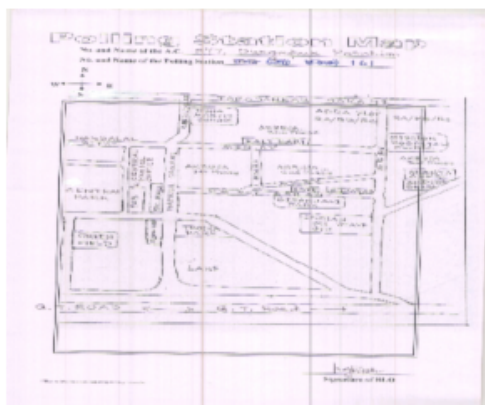

Nazri Naksha

Google Map View