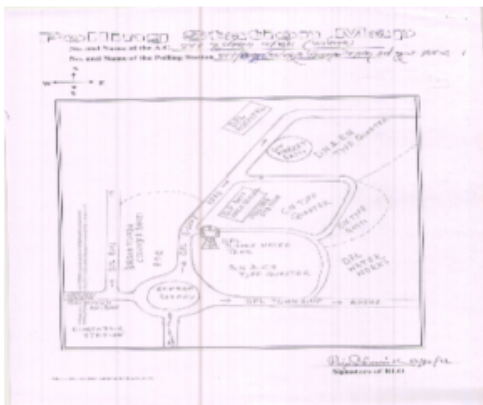

Nazri Naksha

Google Map View