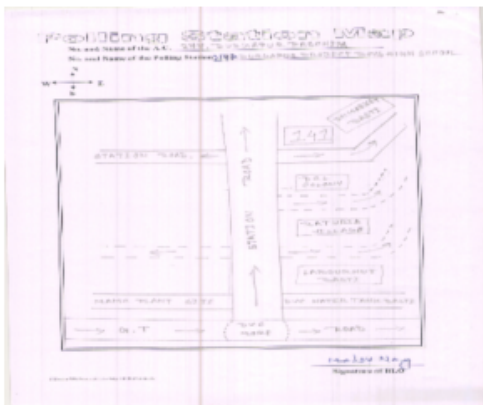

Nazri Naksha

Google Map View