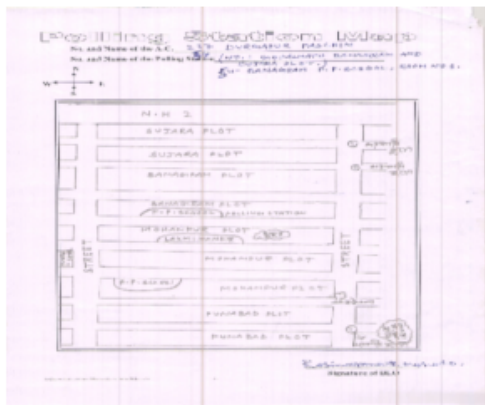

Nazri Naksha

Google Map View