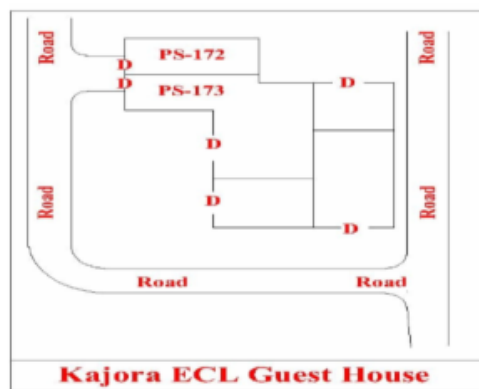

Nazri Naksha

Google Map View

Polling Station Building Front View

Polling Station Front View

Cad View

Key MAP View