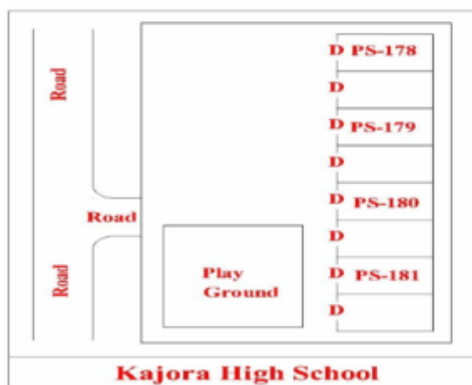

Nazri Naksha

Google Map View

Polling Station Building Front View

Polling Station Front View

Cad View

Key MAP View