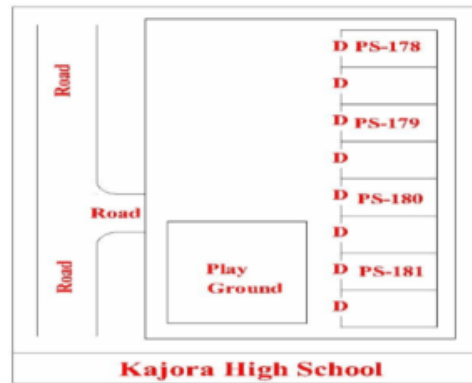

Nazri Naksha

Google Map View

Polling Station Building Front View

Polling Station Front View

Cad View

Key MAP View