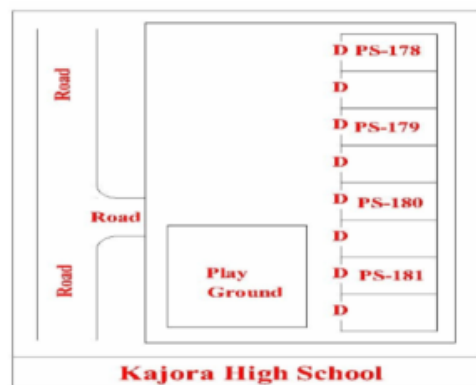

Nazri Naksha

Google Map View

Polling Station Building Front View

Polling Station Front View

Cad View

Key MAP View