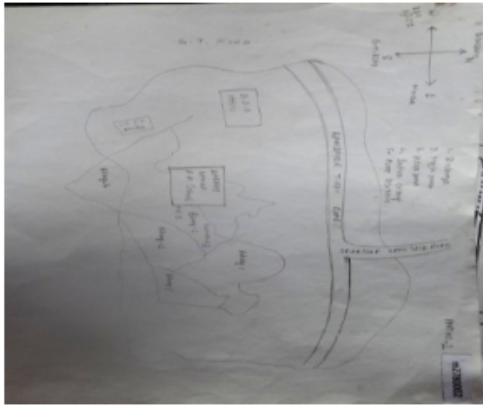

Nazri Naksha

Google Map View