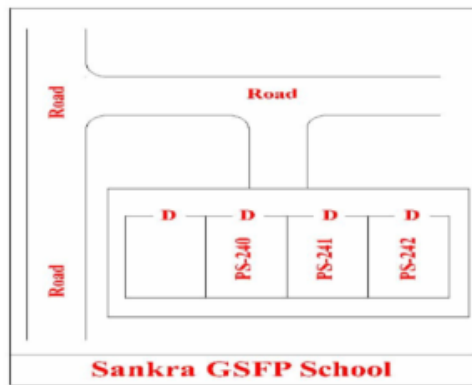

Nazri Naksha

Google Map View

Polling Station Building Front View

Polling Station Front View

Cad View

Key MAP View