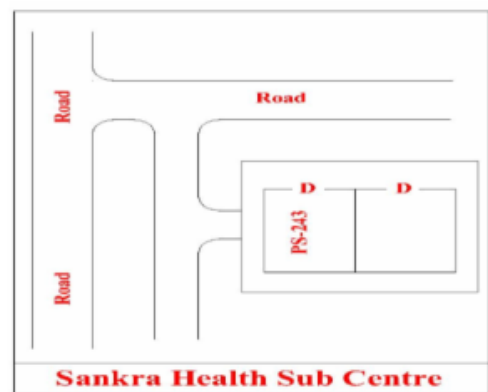

Nazri Naksha

Google Map View

Polling Station Building Front View

Polling Station Front View

Cad View

Key MAP View