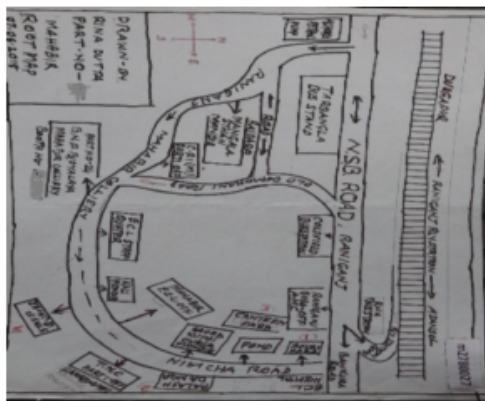

Polling Station Building Front View

Nazri Naksha