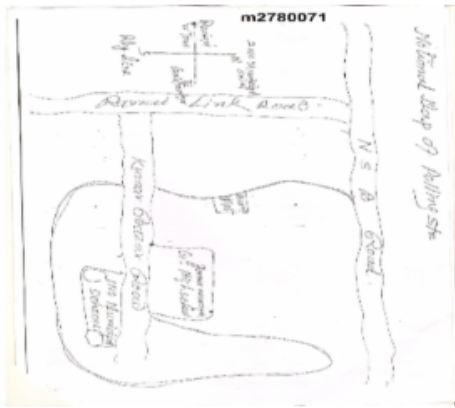

Polling Station Building Front View

Nazri Naksha