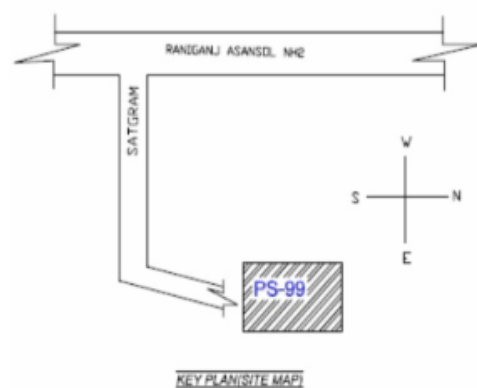

Key MAP View

KEY PLAN(SITE MAP)