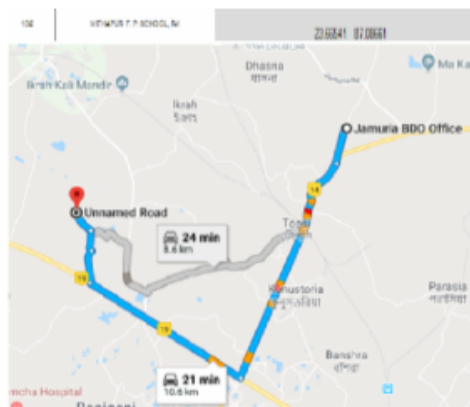

Nazri Naksha

Google Map View