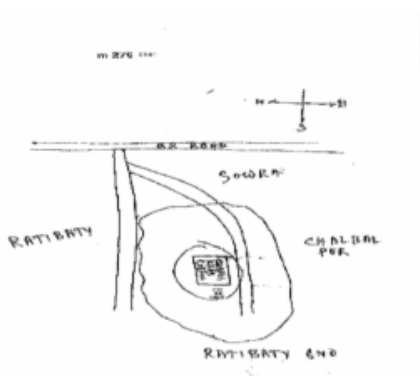

Nazri Naksha

Google Map View