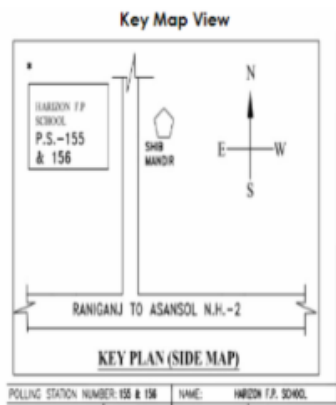

Nazri Naksha

Google Map View