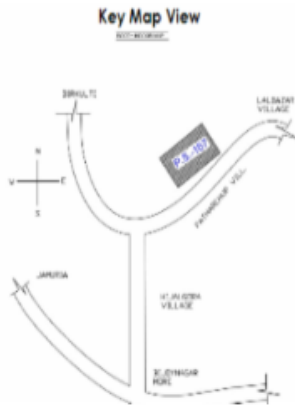

Nazri Naksha

Google Map View