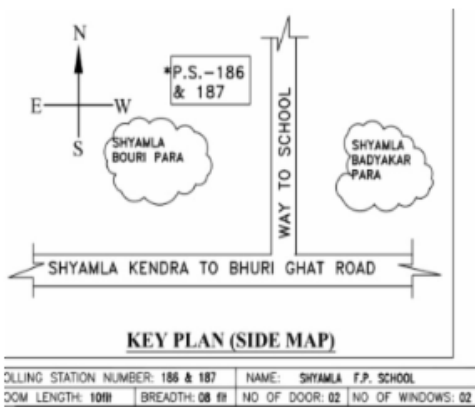

Nazri Naksha

Google Map View

Polling Station Building Front View

Polling Station Front View

Cad View

Key MAP View