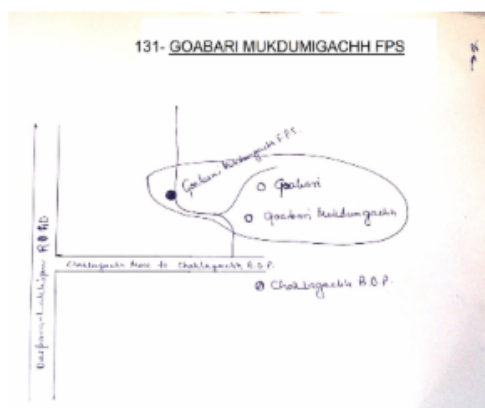

Nazri Naksha

Google Map View