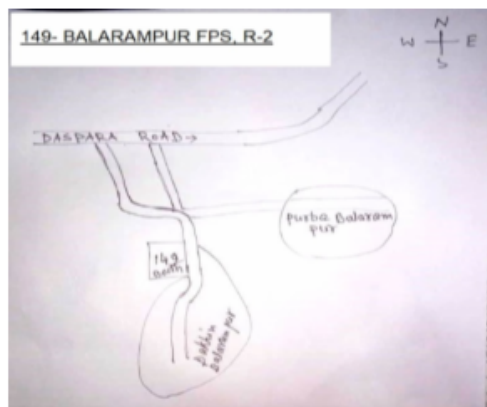

Nazri Naksha

Google Map View