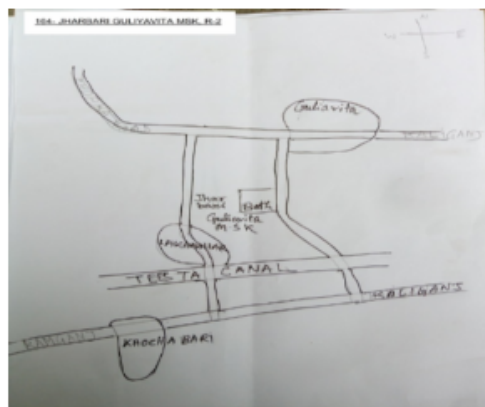

Nazri Naksha

Google Map View