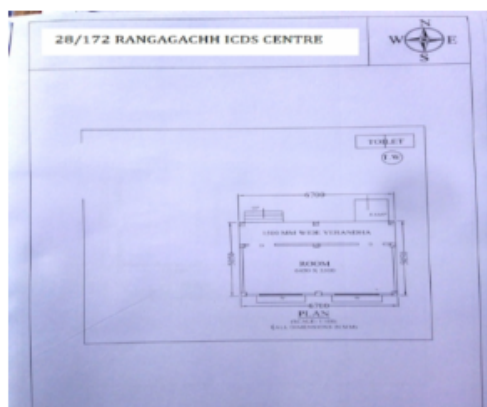

Nazri Naksha

Google Map View

Polling Station Building Front View

Polling Station Front View

Cad View

Key MAP View