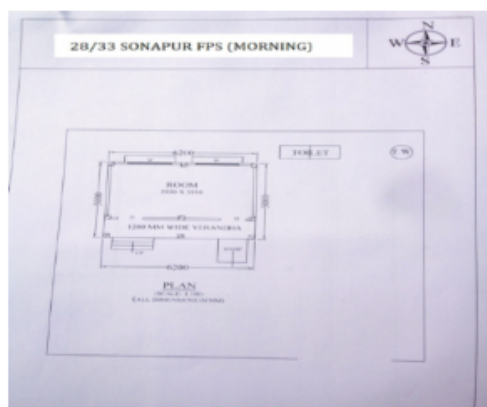

Nazri Naksha

Google Map View

Polling Station Building Front View

Polling Station Front View

Cad View

Key MAP View