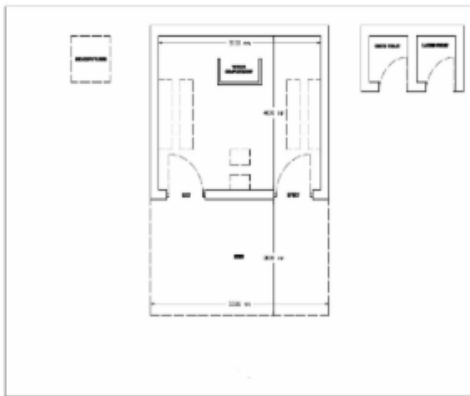

Nazri Naksha

m2800100

Google Map View

Polling Station Building Front View

Polling Station Front View

Cad View

Key MAP View