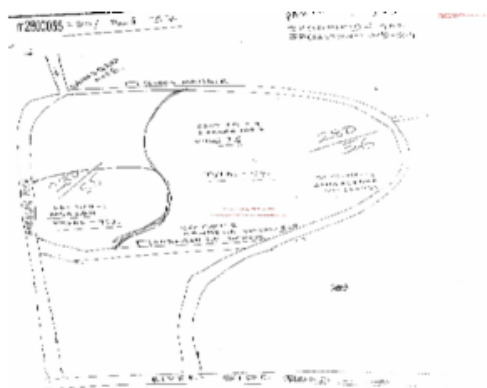

Polling Station Building Front View

Nazri Naksha