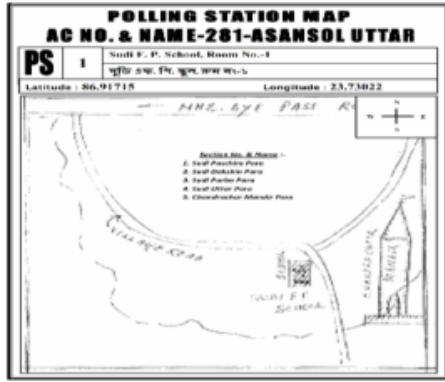

Nazri Naksha

Google Map View