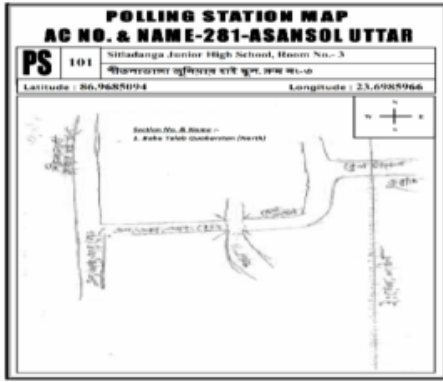

Nazri Naksha

Google Map View