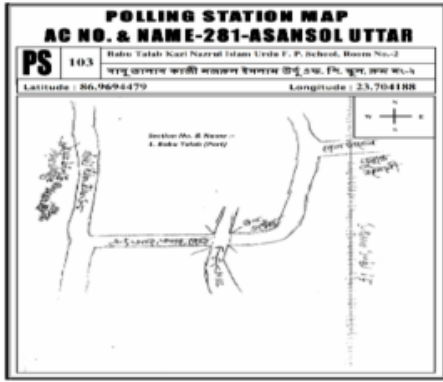

Nazri Naksha

Google Map View