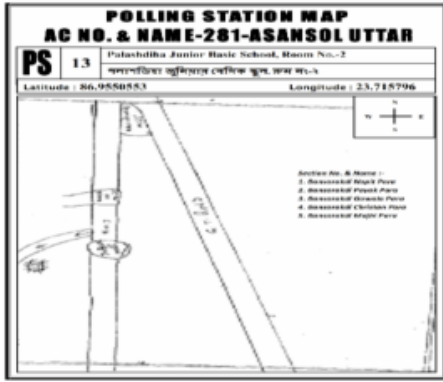

Nazri Naksha

Google Map View