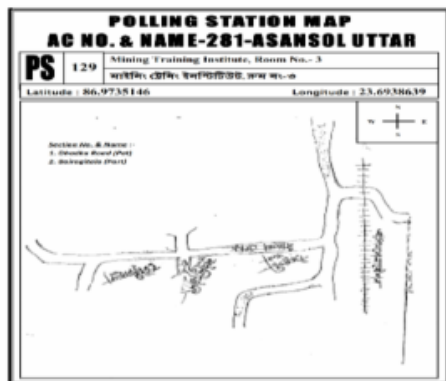

Nazri Naksha

Google Map View