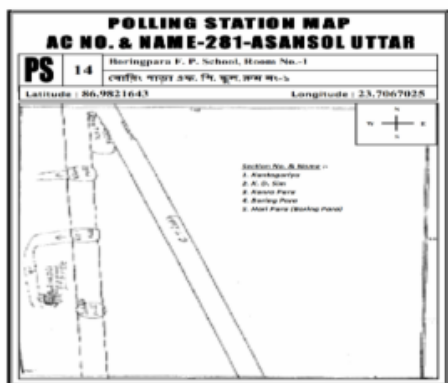

Nazri Naksha

Google Map View