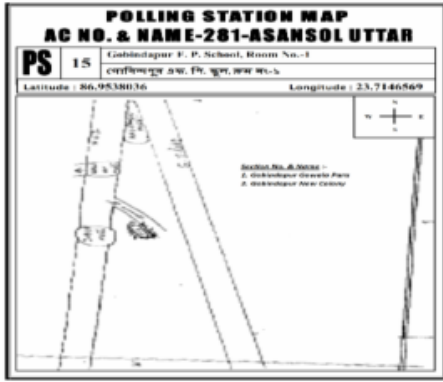

Nazri Naksha

Google Map View