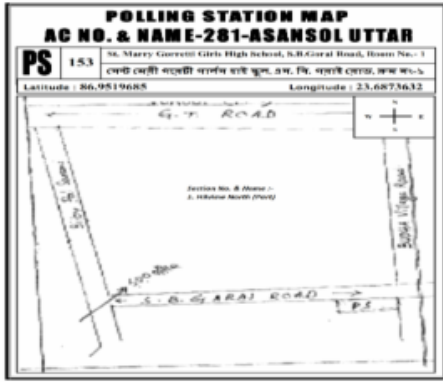

Nazri Naksha

Google Map View