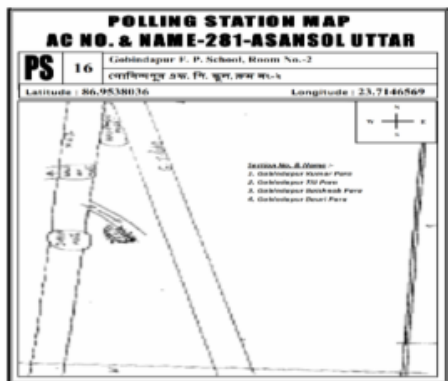

Nazri Naksha

Google Map View