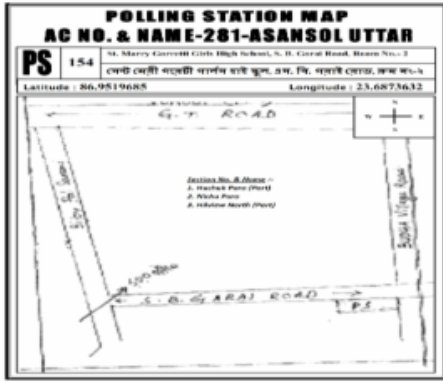

Nazri Naksha

Google Map View