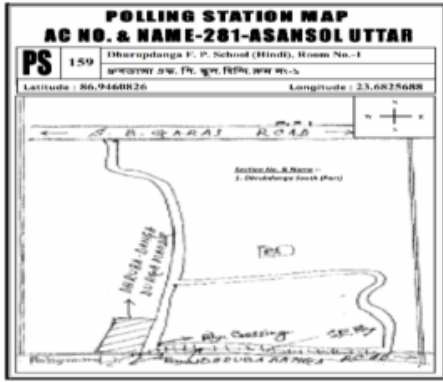

Nazri Naksha

Google Map View