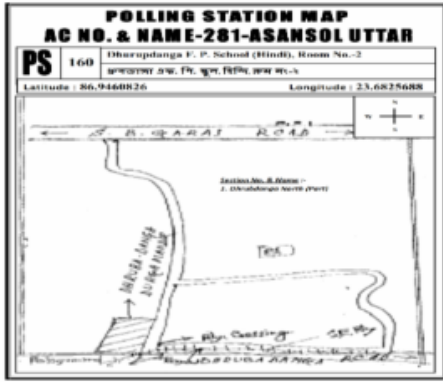

Nazri Naksha

Google Map View