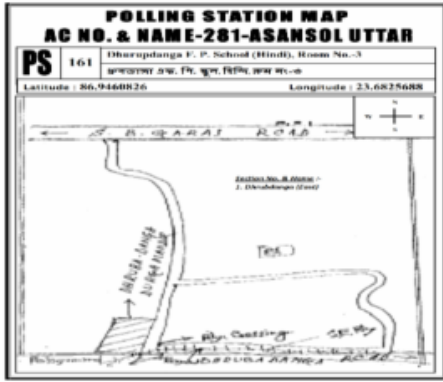

Nazri Naksha

Google Map View