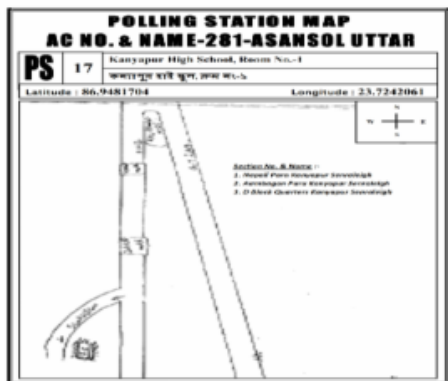

Nazri Naksha

Google Map View