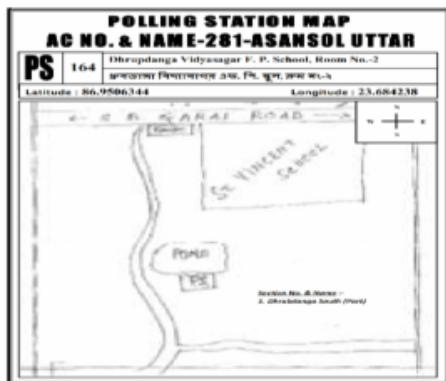

Nazri Naksha

Google Map View