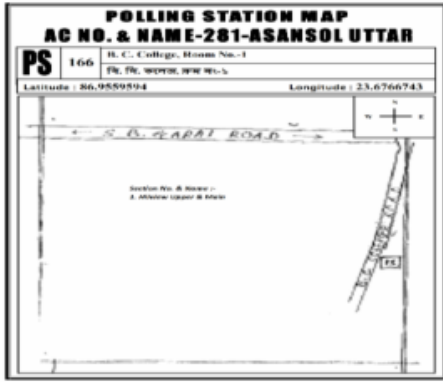

Nazri Naksha

Google Map View