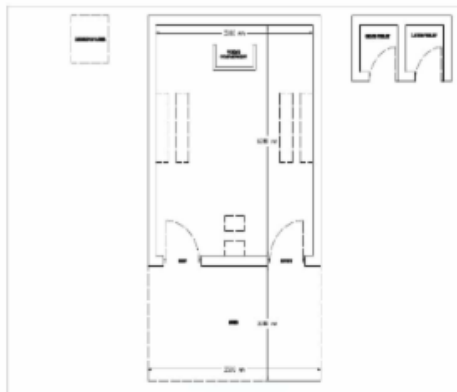

Nazri Naksha

Google Map View

Polling Station Building Front View

Polling Station Front View

Cad View

Key MAP View