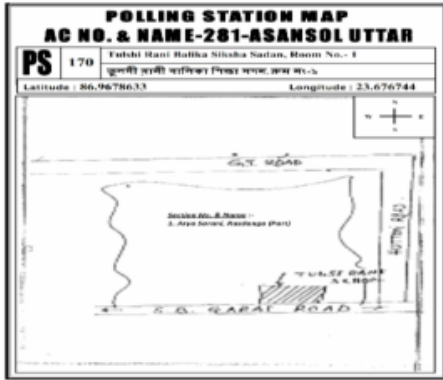

Nazri Naksha

Google Map View